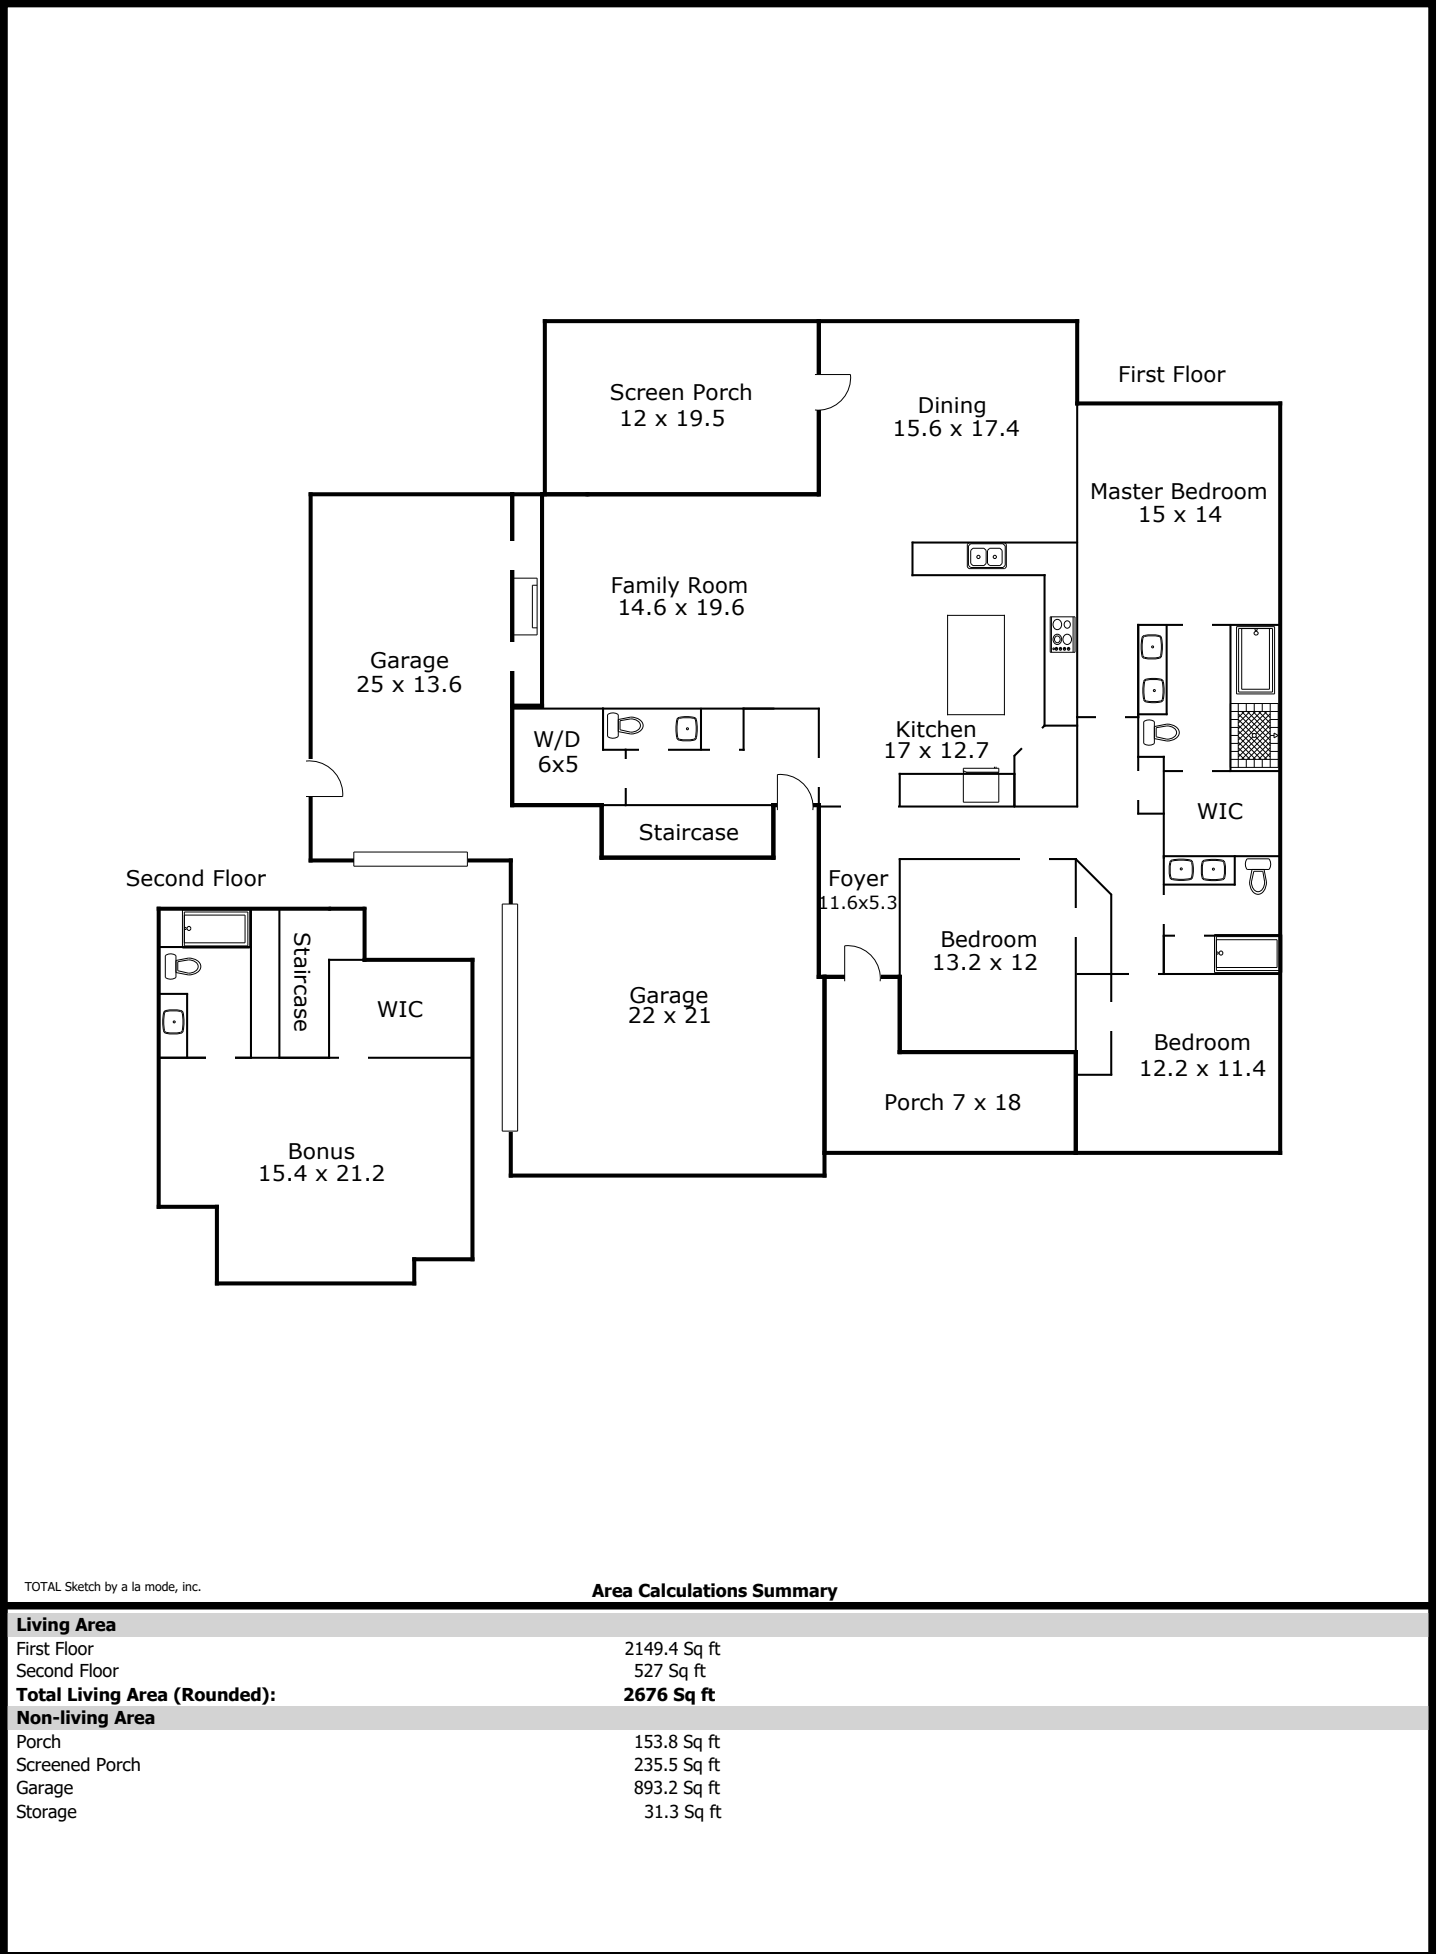

Building Sketch

Borrower/Client				
Property Address 321 Colonial Ridge Dr				
City	Pittsboro	County	State	NC Zip Code 27312
Lender				

TOTAL Sketch by a la mode, inc.

Area Calculations Summary

Living Area	
First Floor	2149.4 Sq ft
Second Floor	527 Sq ft
Total Living Area (Rounded):	2676 Sq ft
Non-living Area	
Porch	153.8 Sq ft
Screened Porch	235.5 Sq ft
Garage	893.2 Sq ft
Storage	31.3 Sq ft