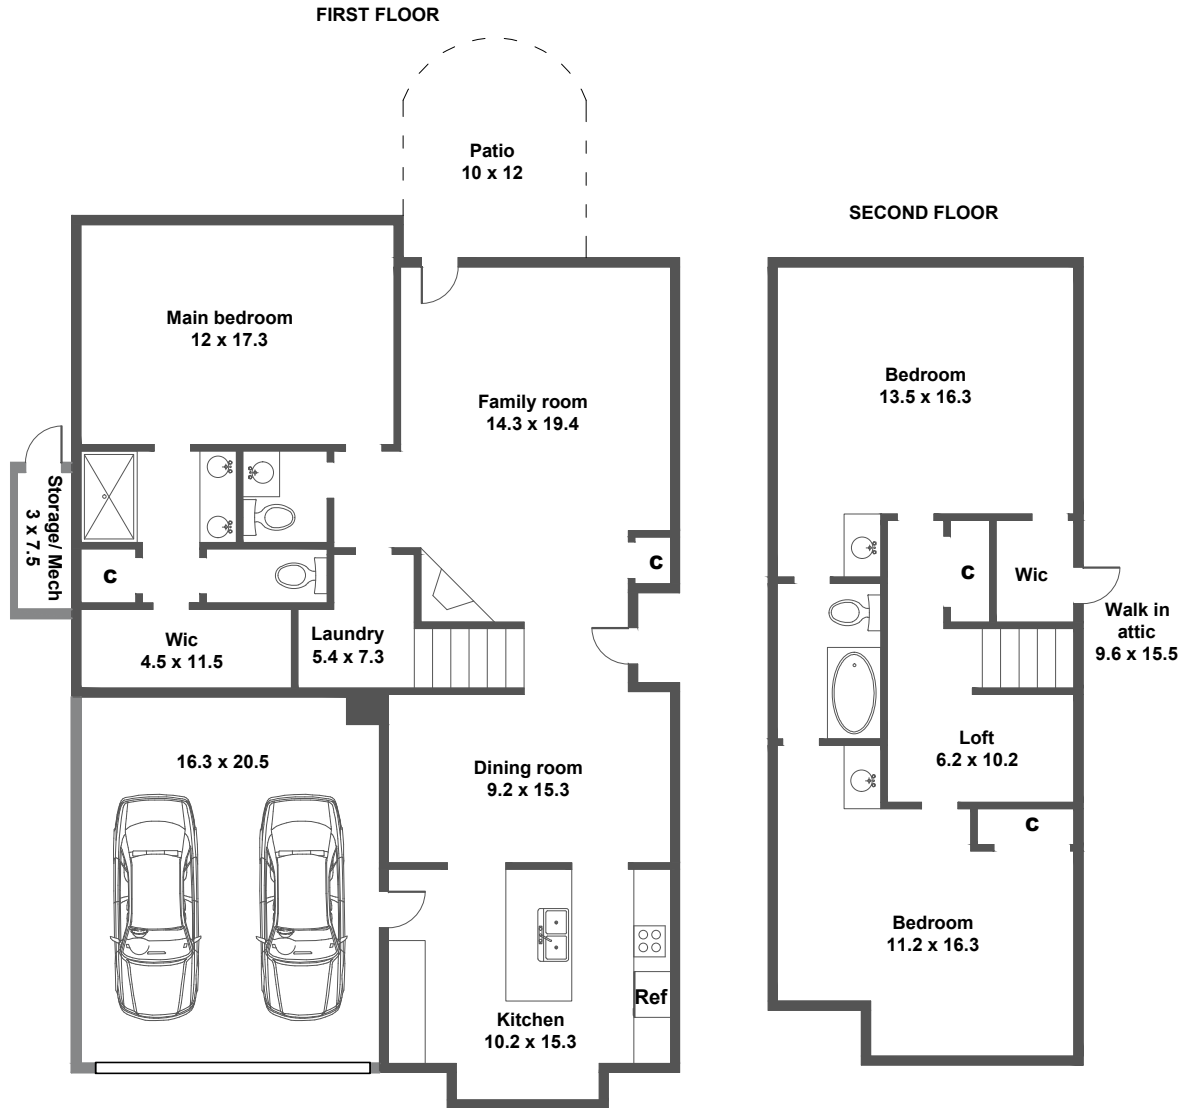

373 Hammond Oak Lane Wake Forest NC 27587

"Approximate dimensions"  
"Drawing not to exact scale"  
"This measurement is copyrighted to McNamara & Co and the clients listed on the header of this sketch"

AREA CALCULATIONS SUMMARY			
Code	Description	Gross	Total
GLA 1	First Floor	1181.0	1181.0
GLA 2	Second Floor	743.2	743.2
GAR	Garage	344.4	344.4