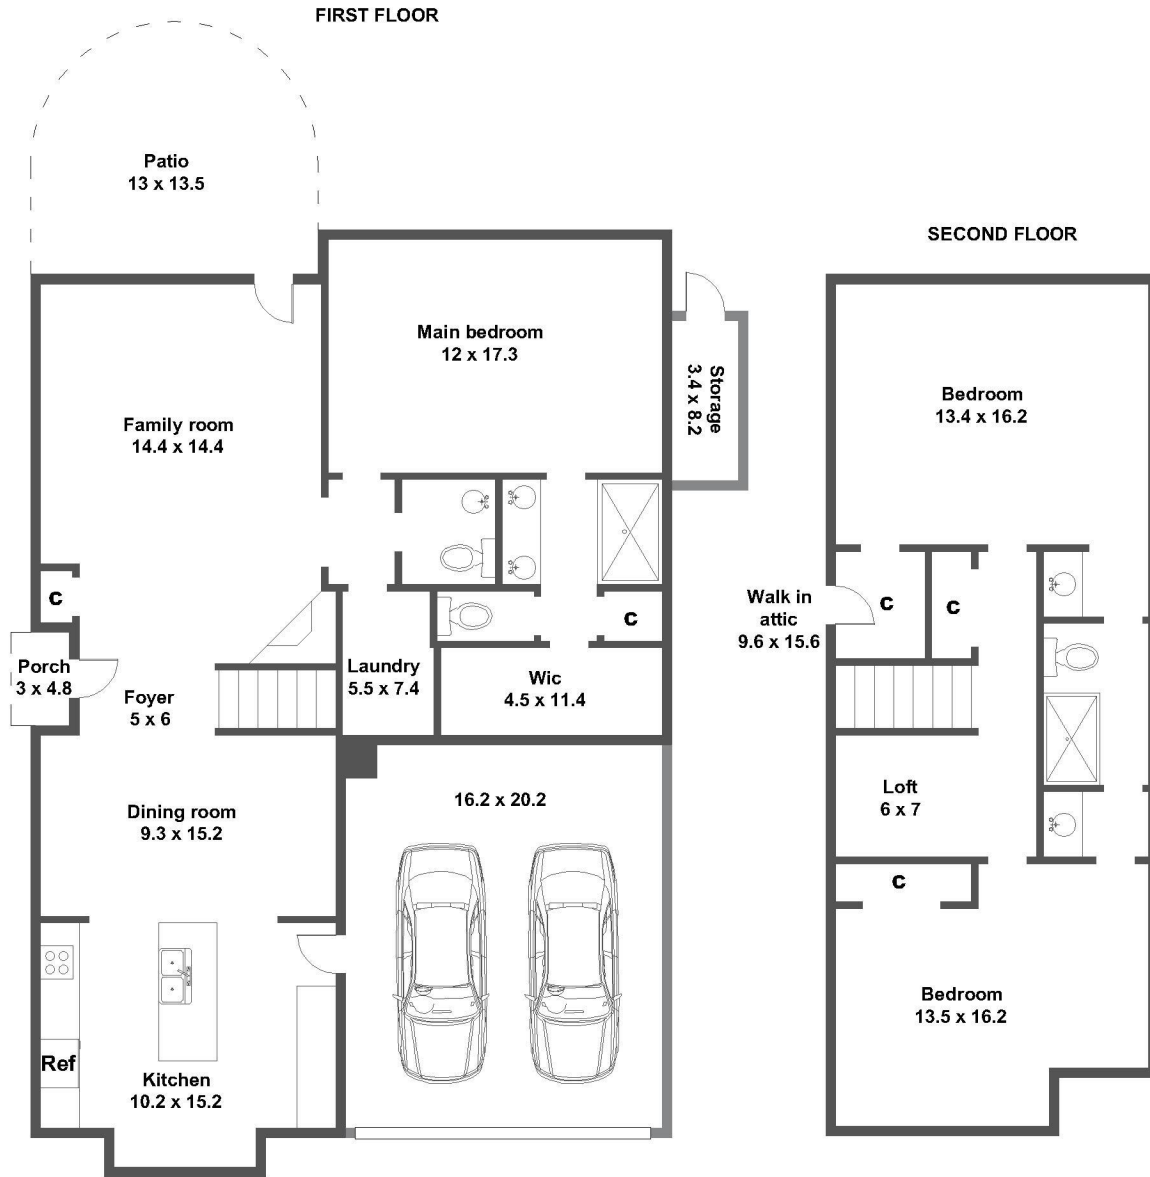

401 Hammd Oak Lane Wake Forest NC 27587

"Approximate dimensions"

"Drawing not to exact scale"

"This measurement is copyrighted to McNamara & Co and the clients listed on the header of this sketch"

AREA CALCULATIONS SUMMARY

Code	Description	Gross	Total
GLA 1	First Floor	1174.7	1174.7
GLA 2	Second Floor	742.2	742.2
GAR	Garage	339.4	339.4

Net LIVABLE Area

(rounded)

1917